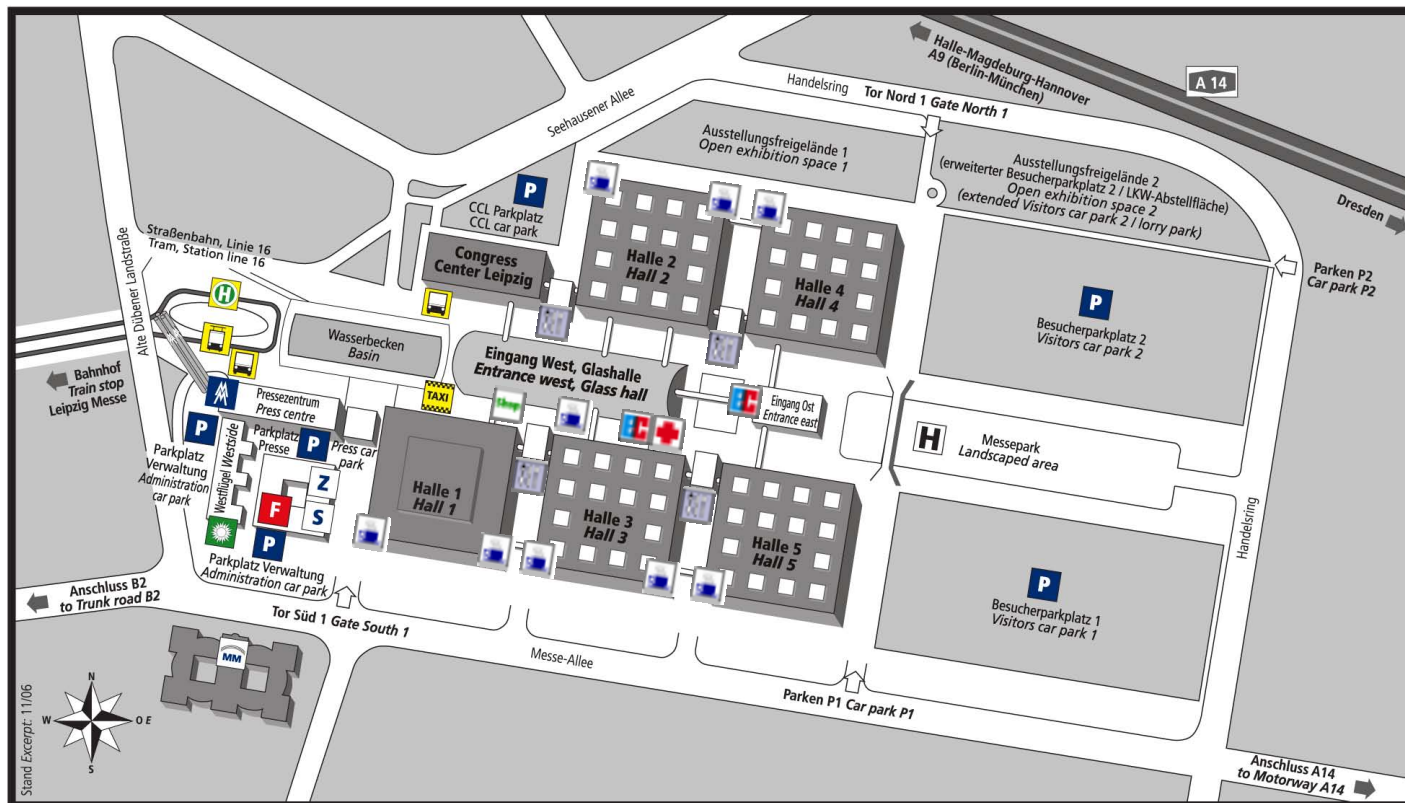

# 2008 GC - Games Convention

Europe's leading fair for interactive entertainment, infotainment, edutainment and hardware

20.08. - 24.08.2008

- Haltestelle Linie 16 / Station line 16
- Straßenbahn, Bus / tram, bus
- Polizei / Police
- Feuerwehr / Fire station
- Verwaltung, Pressezentrum / Administration, Press centre
- Parkplätze / Car park
- Taxihalteplatz / Taxi rank
- Hubschrauberlandeplatz / Helicopter shuttle
- Zoll / Customs
- Spedition / Forwarding agency
- MaxicoM (Euro-Asia Business Centre)
- Café
- Sanitätsstelle / First Aid post
- Messe-Shop / Trade fair shop
- EC-Automat / EC-cash machine
- Restaurant
- Bistro